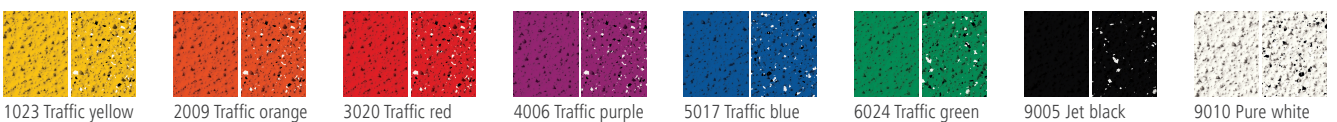

Colour card

Triflex StairCoat Reinforced (TSS-R) Quartz Design

Notes: There may be slight variations in shade between actual colours and those shown below.
RAL colours are approximate.
Special colours can be produced to order.

Finish colours (including optional Triflex MicroChips): Triflex colours

RAL Greys

RAL Traffic

Request a sample online at triflex.co.uk/samplerrequest

Find out more at triflex.co.uk

Colour card

Triflex StairCoat Reinforced (TSS-R) Chips Design

Notes: There may be slight variations in shade between actual colours and those shown below.
RAL colours are approximate.
Special colours can be produced to order.

Optional finish colours: Triflex colours

RAL Greys

									
7016 Anthracite grey	7030 Stone grey Quartz 03	7031 Blue grey	7032 Pebble grey Quartz 02	7035 Light grey Quartz 01	7037 Dusty grey Slate 02	7043 Traffic grey 2 Slate 03			

RAL Traffic