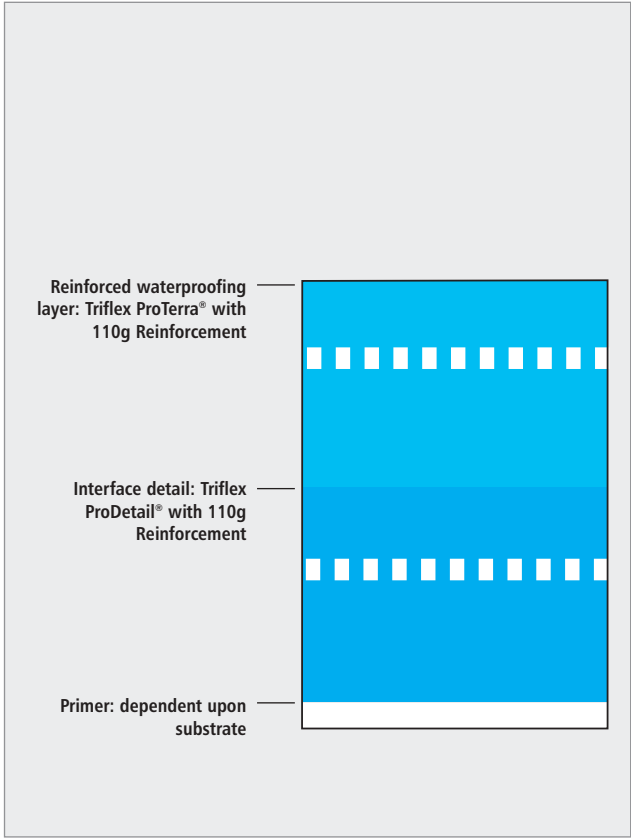

Triflex BBS

Sketch Details

Fast curing, liquid applied, fully reinforced, buried waterproofing system for walkways, balconies and terraces

Detail interface

Uprand

Uprand with chase

Uprand with cover flashing

Triflex BBS

Sketch Details

Fast curing, liquid applied, fully reinforced, buried waterproofing system for walkways, balconies and terraces

Deck penetration

Surface mounted detail

Gully