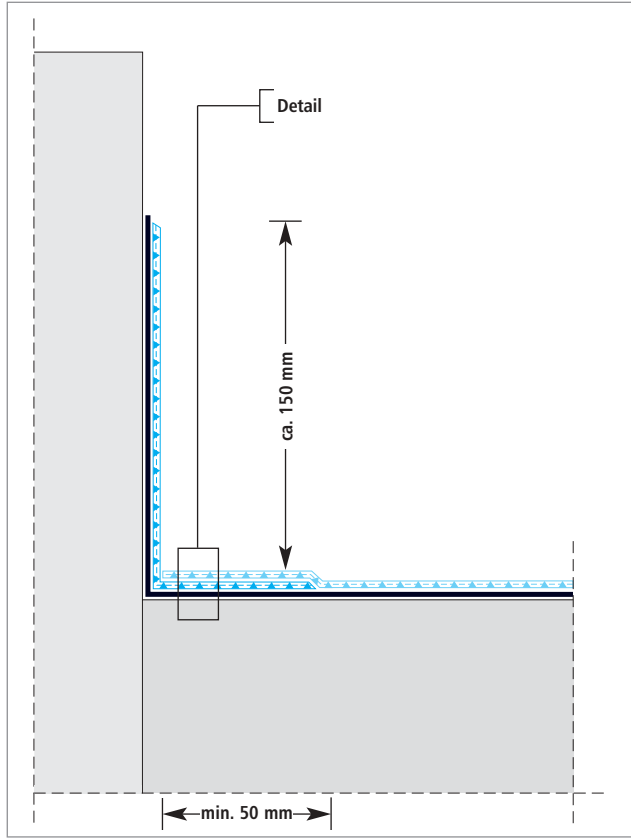

Triflex BBS

Sketch Details

Fast curing, liquid applied, fully reinforced, buried waterproofing system for walkways, balconies and terraces

Detail interface

Uprand

Uprand with chase

Uprand with cover flashing