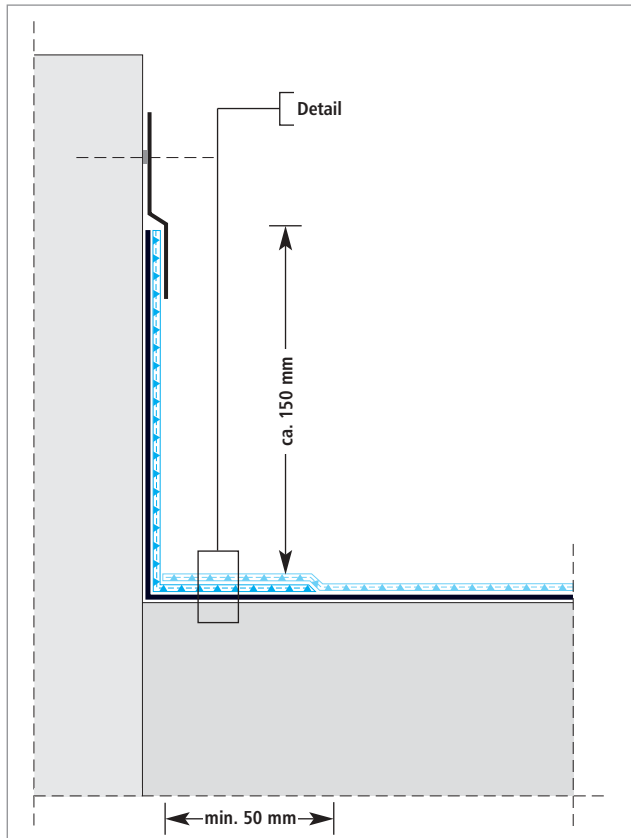

Triflex BBS

Sketch Details

Fast curing, liquid applied, fully reinforced, buried waterproofing system for walkways, balconies and terraces

Detail interface

Uprand

Uprand with chase

Uprand with cover flashing