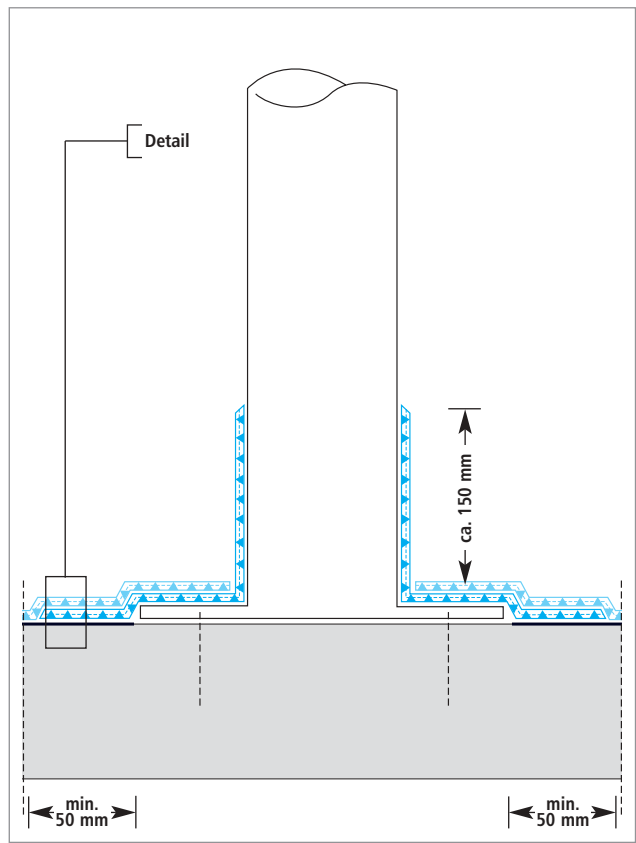

Triflex BBS

Sketch Details

Fast curing, liquid applied, fully reinforced, buried waterproofing system for walkways, balconies and terraces

Deck penetration

Surface mounted detail

Gully