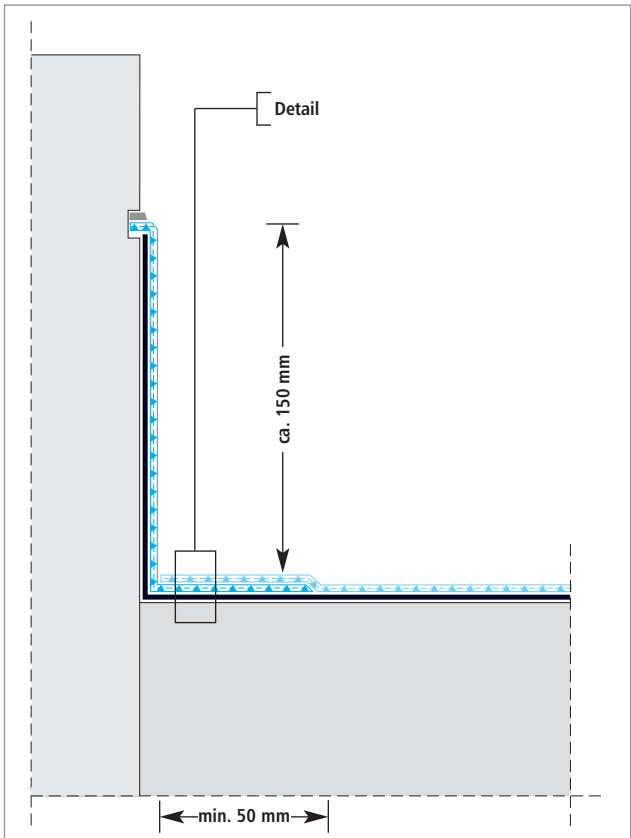

Triflex BBS

Sketch Details

Fast curing, liquid applied, fully reinforced, buried waterproofing system for walkways, balconies and terraces

Detail interface

Uprand

Uprand with chase

Uprand with cover flashing