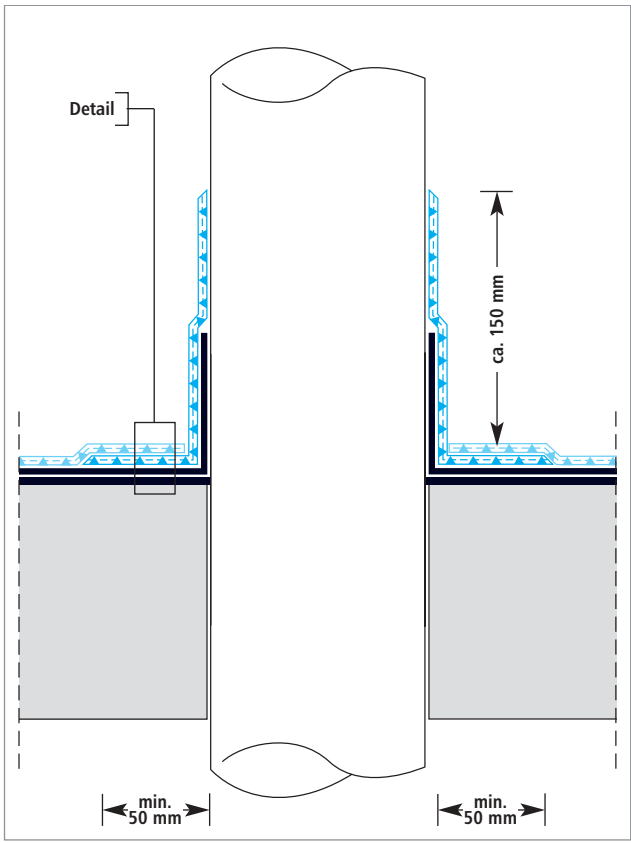

Triflex BBS

Sketch Details

Fast curing, liquid applied, fully reinforced, buried waterproofing system for walkways, balconies and terraces

Detail interface

Uprand

Uprand with chase

Uprand with cover flashing

Triflex BBS

Sketch Details

Fast curing, liquid applied, fully reinforced, buried waterproofing system for walkways, balconies and terraces

Deck penetration

Surface mounted detail

Gully