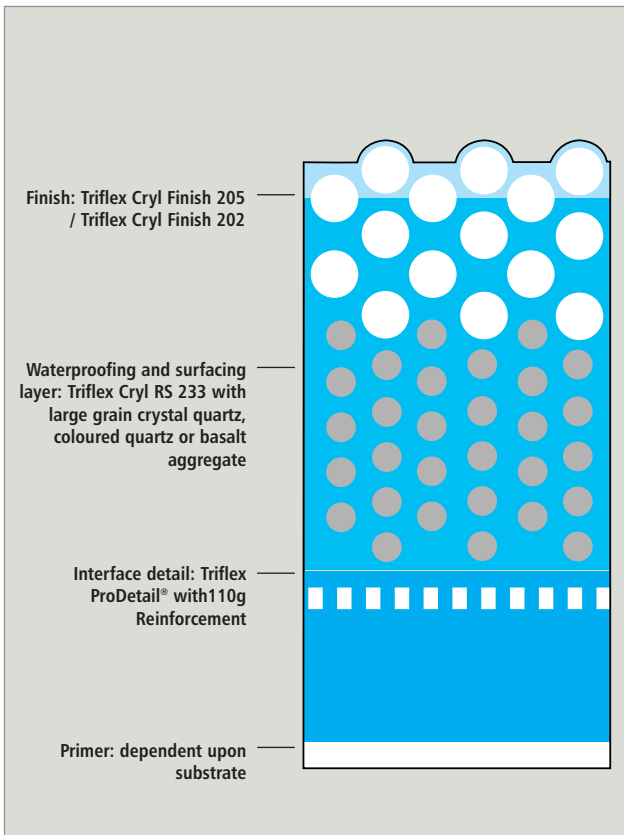

Triflex BFS

Sketch Details

Detail interface: Variant 1 - Heavy duty

Detail interface: Variant 2 - Moderate duty

Detail interface: Variant 3 - Light duty

Triflex BFS

Sketch Details

Triflex BFS

Sketch Details

Surface mounted detail

Gully