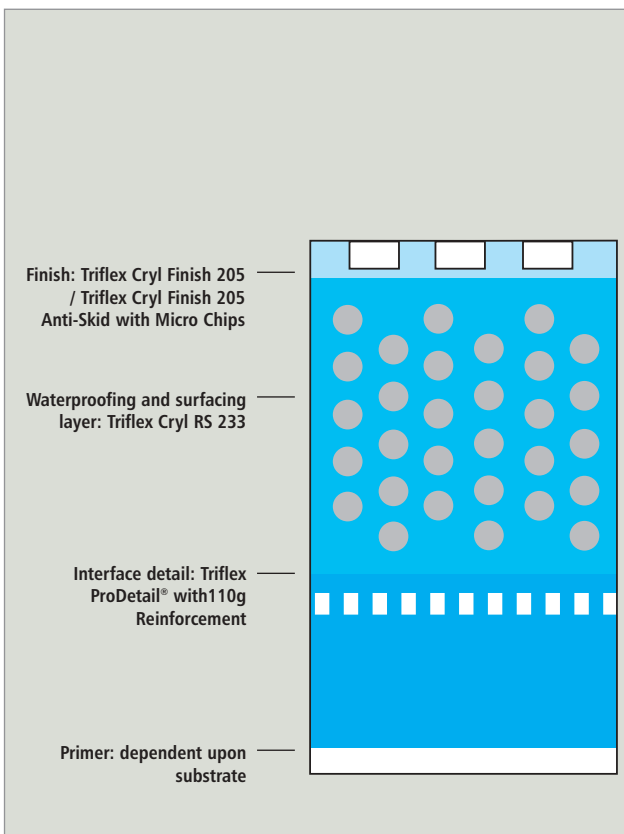

Triflex BFS

Sketch Details

Detail interface: Variant 1 - Heavy duty

Detail interface: Variant 2 - Moderate duty

Detail interface: Variant 3 - Light duty

Triflex BFS

Sketch Details

Triflex BFS

Sketch Details

Surface mounted detail

Gully