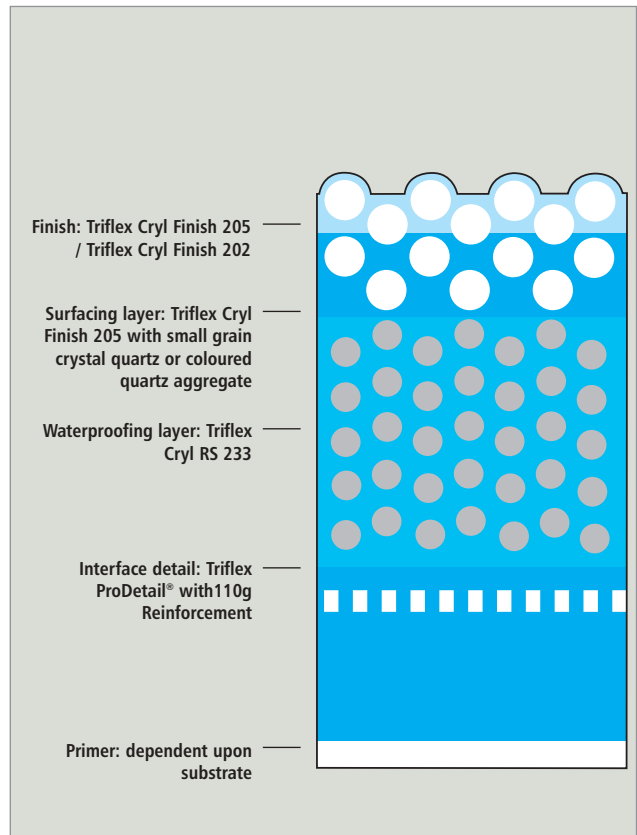

Triflex BFS

Sketch Details

Detail interface: Variant 1 - Heavy duty

Detail interface: Variant 2 - Moderate duty

Detail interface: Variant 3 - Light duty

Triflex BFS

Sketch Details

Triflex BFS

Sketch Details

Surface mounted detail

Gully