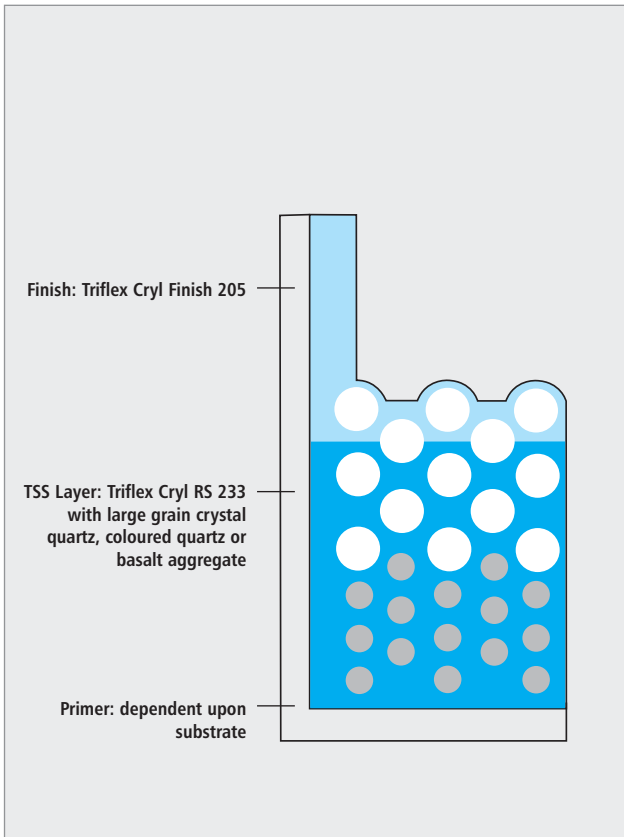

Triflex TSS

Sketch Detail

Fast curing, thick layer, heavy duty waterproofing and surfacing system for stairs and stairwells

Detail interface

Standard stair detail