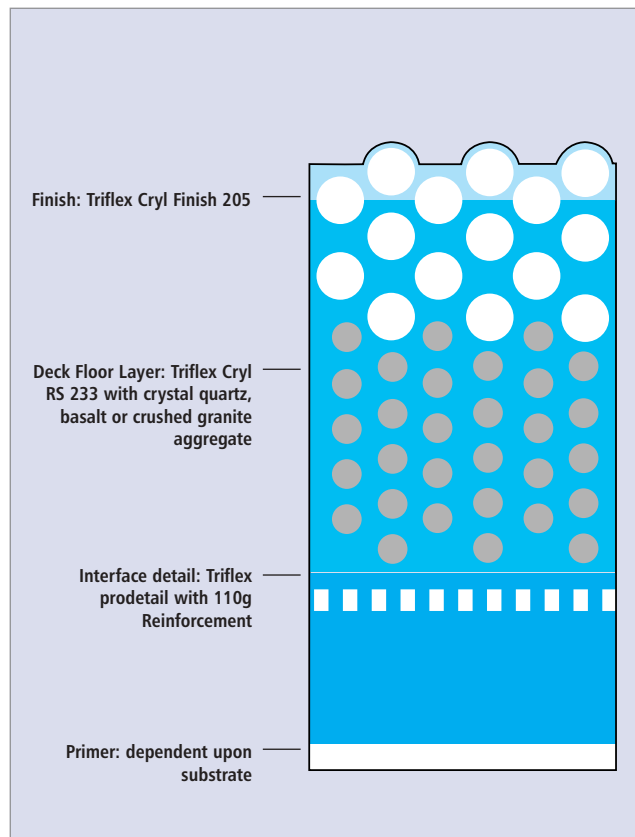

Triflex DFS-External

Sketch Details

Upright with chase

Detail interface

Upright with cover flashing

Deck penetration

Triflex DFS-External

Sketch Details