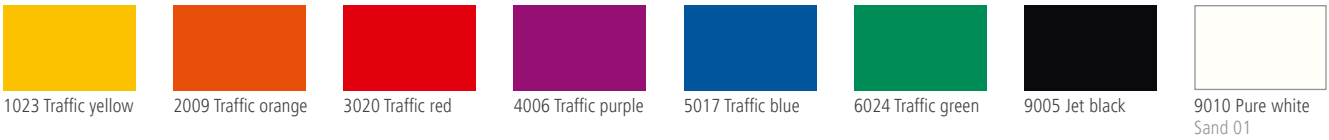

Optional finish colours: Triflex colours