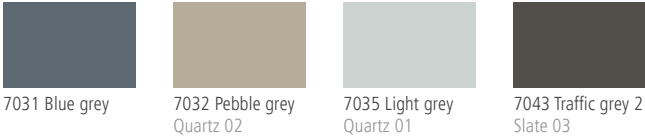

Colour card

# Triflex ProFibre

**Notes:** There may be slight variations in shade between actual colours and those shown below.  
RAL colours are approximate.  
Special colours can be produced to order.

## Optional finish colours: Greys

## Optional finish colours: RAL Traffic