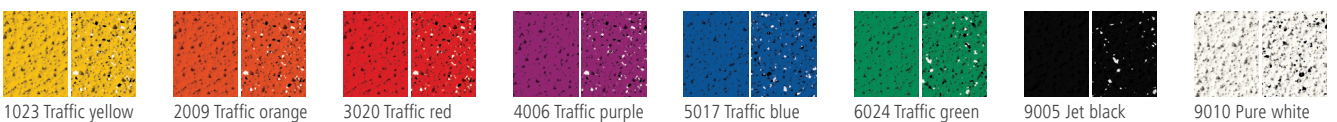

Request a sample online at triflex.co.uk/samplerrequest

Find out more at triflex.co.uk