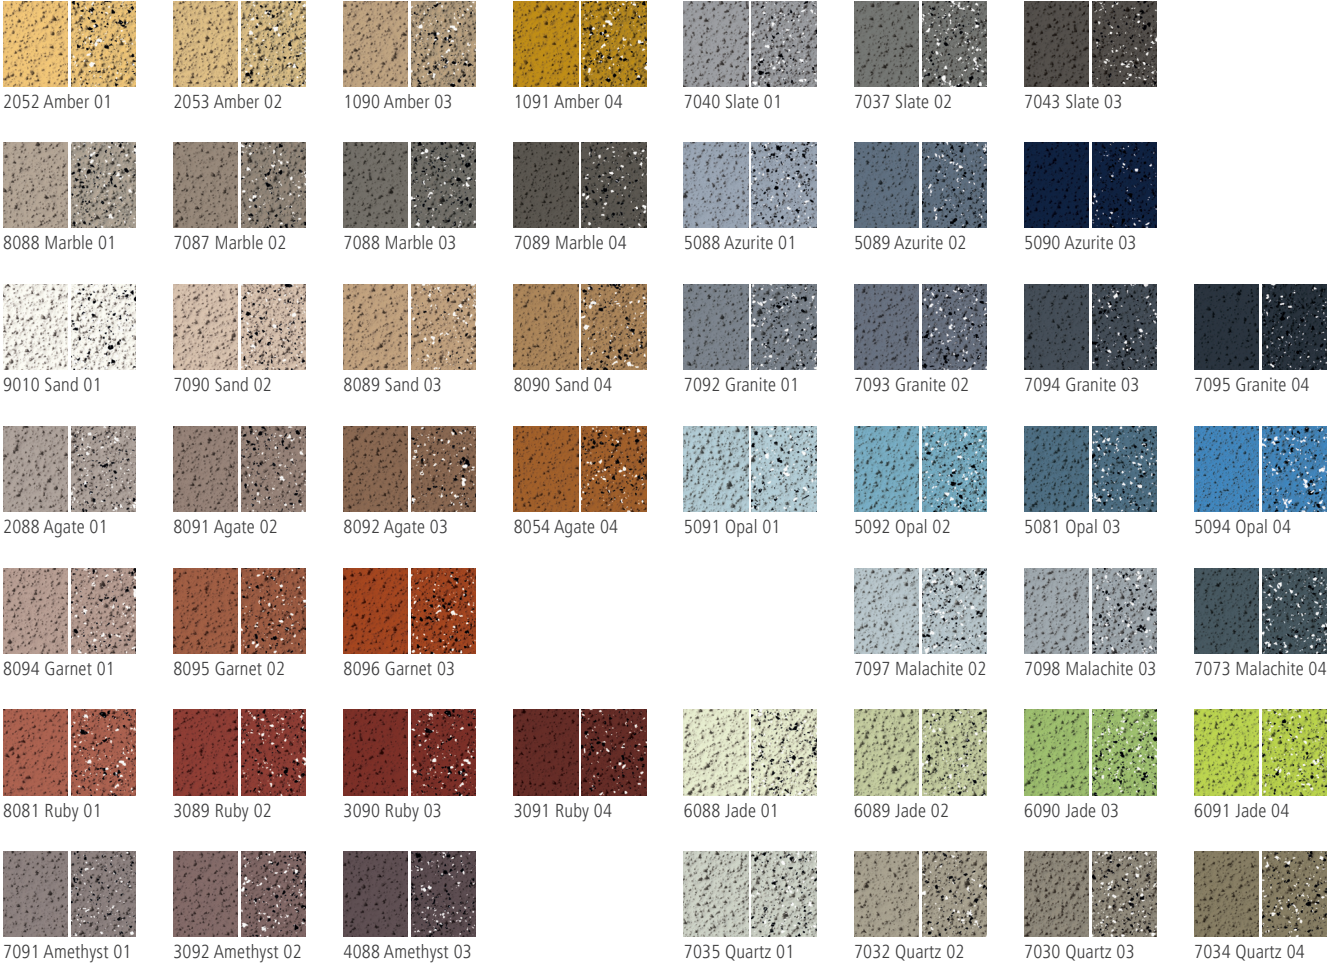

Finish colours (including optional Triflex MicroChips): Triflex colours